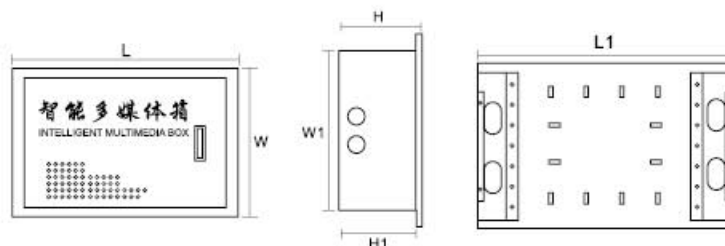

安装尺寸图 Installation and dimension diagram

箱体规格尺寸 Spec. & dimension for cabinet

型号 Type	L mm	W mm	H mm	L1 mm	W1 mm	H1 mm	产品配置 Product disposition
YFDMX1000-S	323	220	100	300	196	100	语音: 1进3出 数据: 1进3出 电视: 1进4出—4台电视可同时收看 注: 空档板为选装件 Phone: 1 in 3 out Data: 1 in 3 out TV: 1 in 4 out—4 TV work at the same time Note: Blank plate is a selective assembly unit.
YFDMX1000-HUB	323	220	105	300	196	100	语音: 2组2进3出 数据: 1进4出(HUB集线器)—可同时上网 电视: 1进4出—4台电视可同时收看 弱电转接: 6路安防(带1路视频)信号和三表出线转接 注: 空档板为选装件, 需另配电源。 Phone: 2 groups 2 in 3 out Data: 1 in 4 out (HUB concentrator)—can go to internet at the same time TV: 1 in 4 out—4 TV work at the same time Light current switching: 6 line security guard (with 1 line video) signal and three meters outlet switching. Note: Blank plate is a selective assembly unit, power should be additionally equipped.
YFDMX1000-3	323	220	105	300	196	100	语音: 1进4出 数据: 1进4出 电视: 1进4出—4台电视可同时收看 注: 空档板为选装件 Phone: 1 in 4 out Data: 1 in 4 out TV: 1 in 4 out—4 TV work at the same time. Note: Blank plate is a selective assembly unit.
YFDMX1000-4	320	240	120	300	196	100	语音: 2进6出 数据: 1进4出(HUB集线器)—可同时上网 电视: 1进4出—4台电视可同时收看 弱电转接: 6路安防(带1路视频)信号和三表出线转接 注: 空档板为选装件, 需另配电源。 Phone: 2 in 6 out Data: 1 in 4 out (HUB concentrator)—can go to internet at the same time TV: 1 in 4 out—4 TV work at the same time Light current switching: 6 line security guard (with 1 line video) signal and three meters outlet switching. Note: Blank plate is a selective assembly unit, power should be additionally equipped.
YFDMX1000-GHL	420	295	120	400	250	100	语音: 1进6出(具有交换功能) 数据: 1进4出(HUB集线器)—可同时上网 电视: 1进4出—4台电视可同时收看 弱电转接: 6路安防(带1路视频)信号和三表出线转接 音视频: 2进6出, 1至9路背景音乐功放(任选) 注: 空档板为选装件, 需另配电源。 Phone: 1 in 6 out (with exchange function) Data: 1 in 4 out (HUB concentrator)—can go to internet and watch TV at the same time, 1 in 4 out—4 TV work at the same time. Light current switching: 6 line security guard (with 1 line video) signal and three meters outlet switching. AV: 2 in 6 out, 1-9 line background music power amplifier (for option). Note: Blank plate is a selective assembly unit, power should be additionally equipped.

注: 可按客户要求定制 Note: Can custom according to user's requirements.